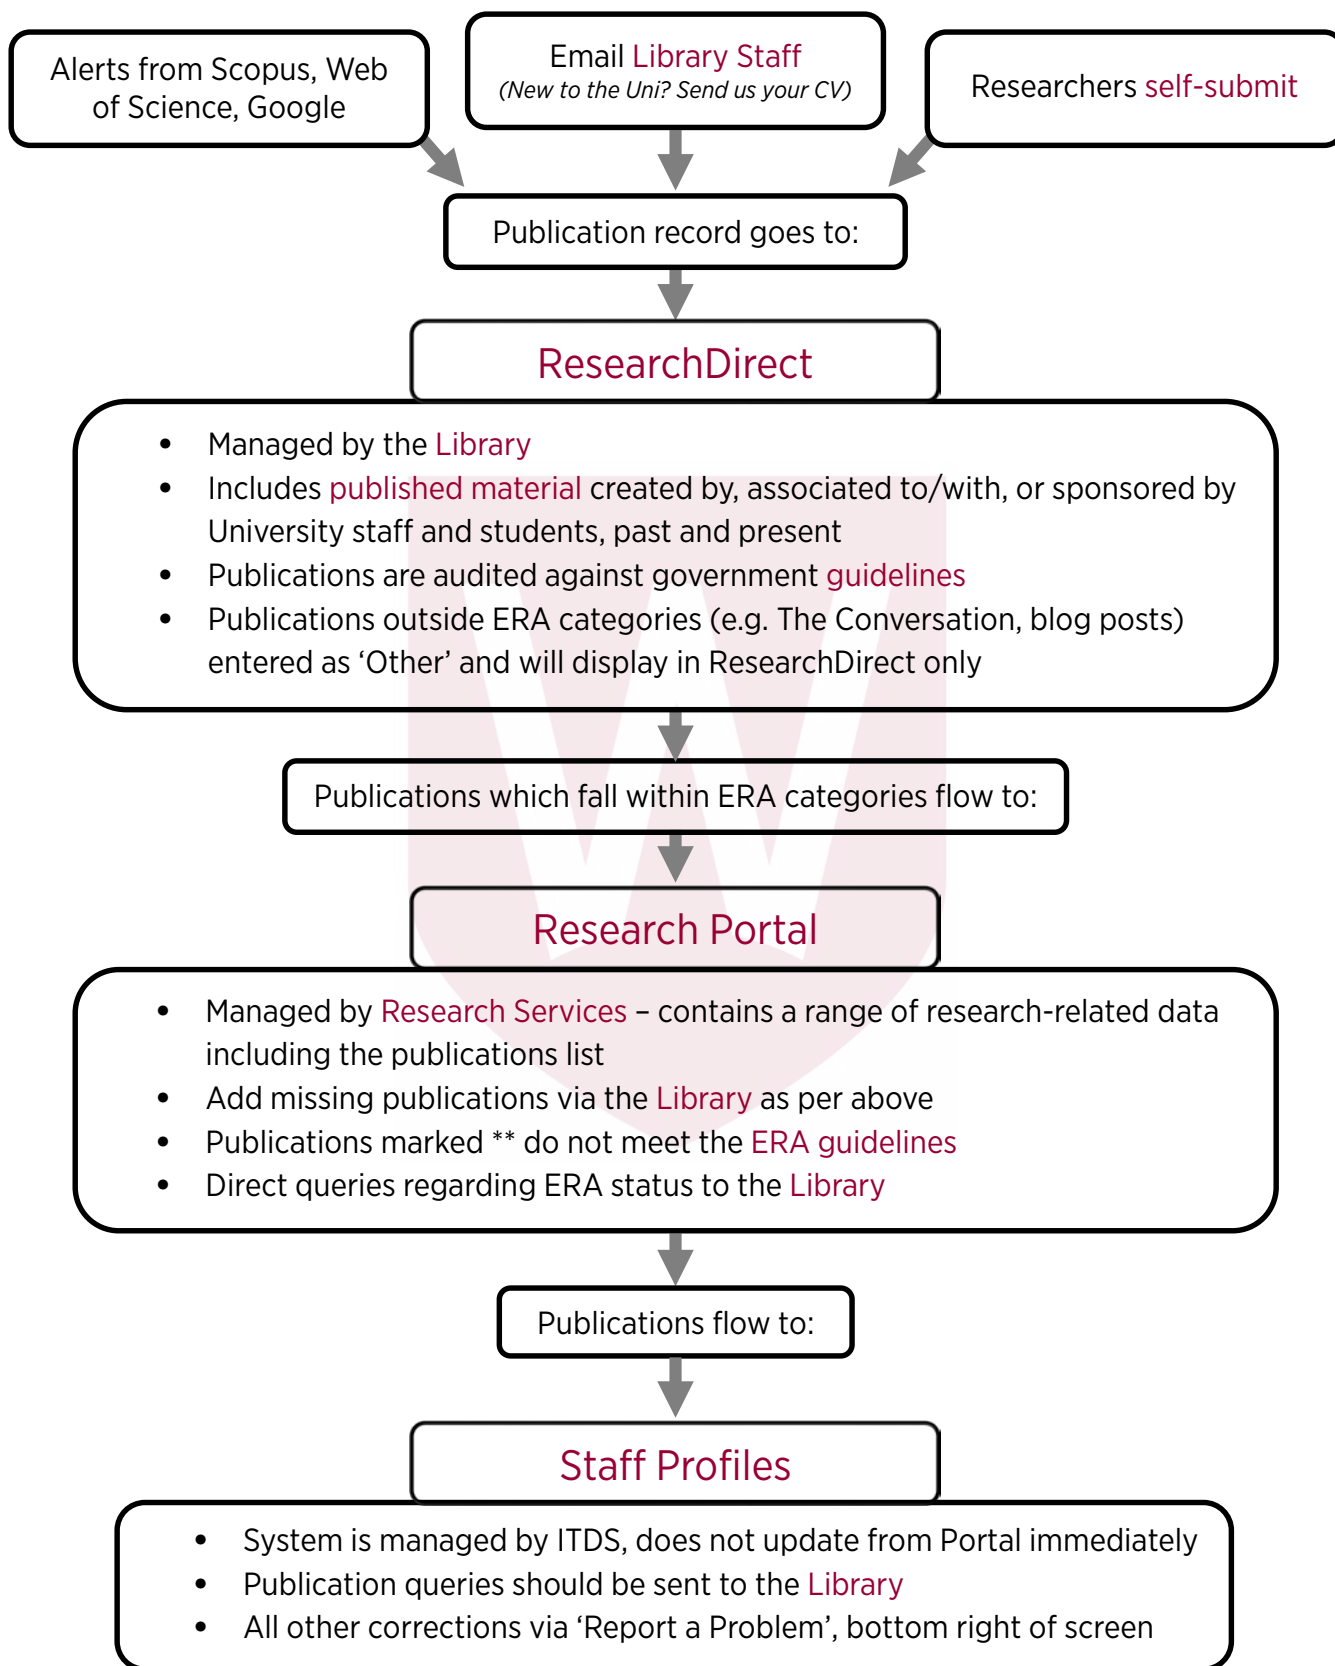

# WESTERN SYDNEY PUBLICATIONS FLOWCHART 2020

Researchers' publications appear on 4 different sites across the University web pages. This fact sheet explains the connections between the sites and how to update the information on them.