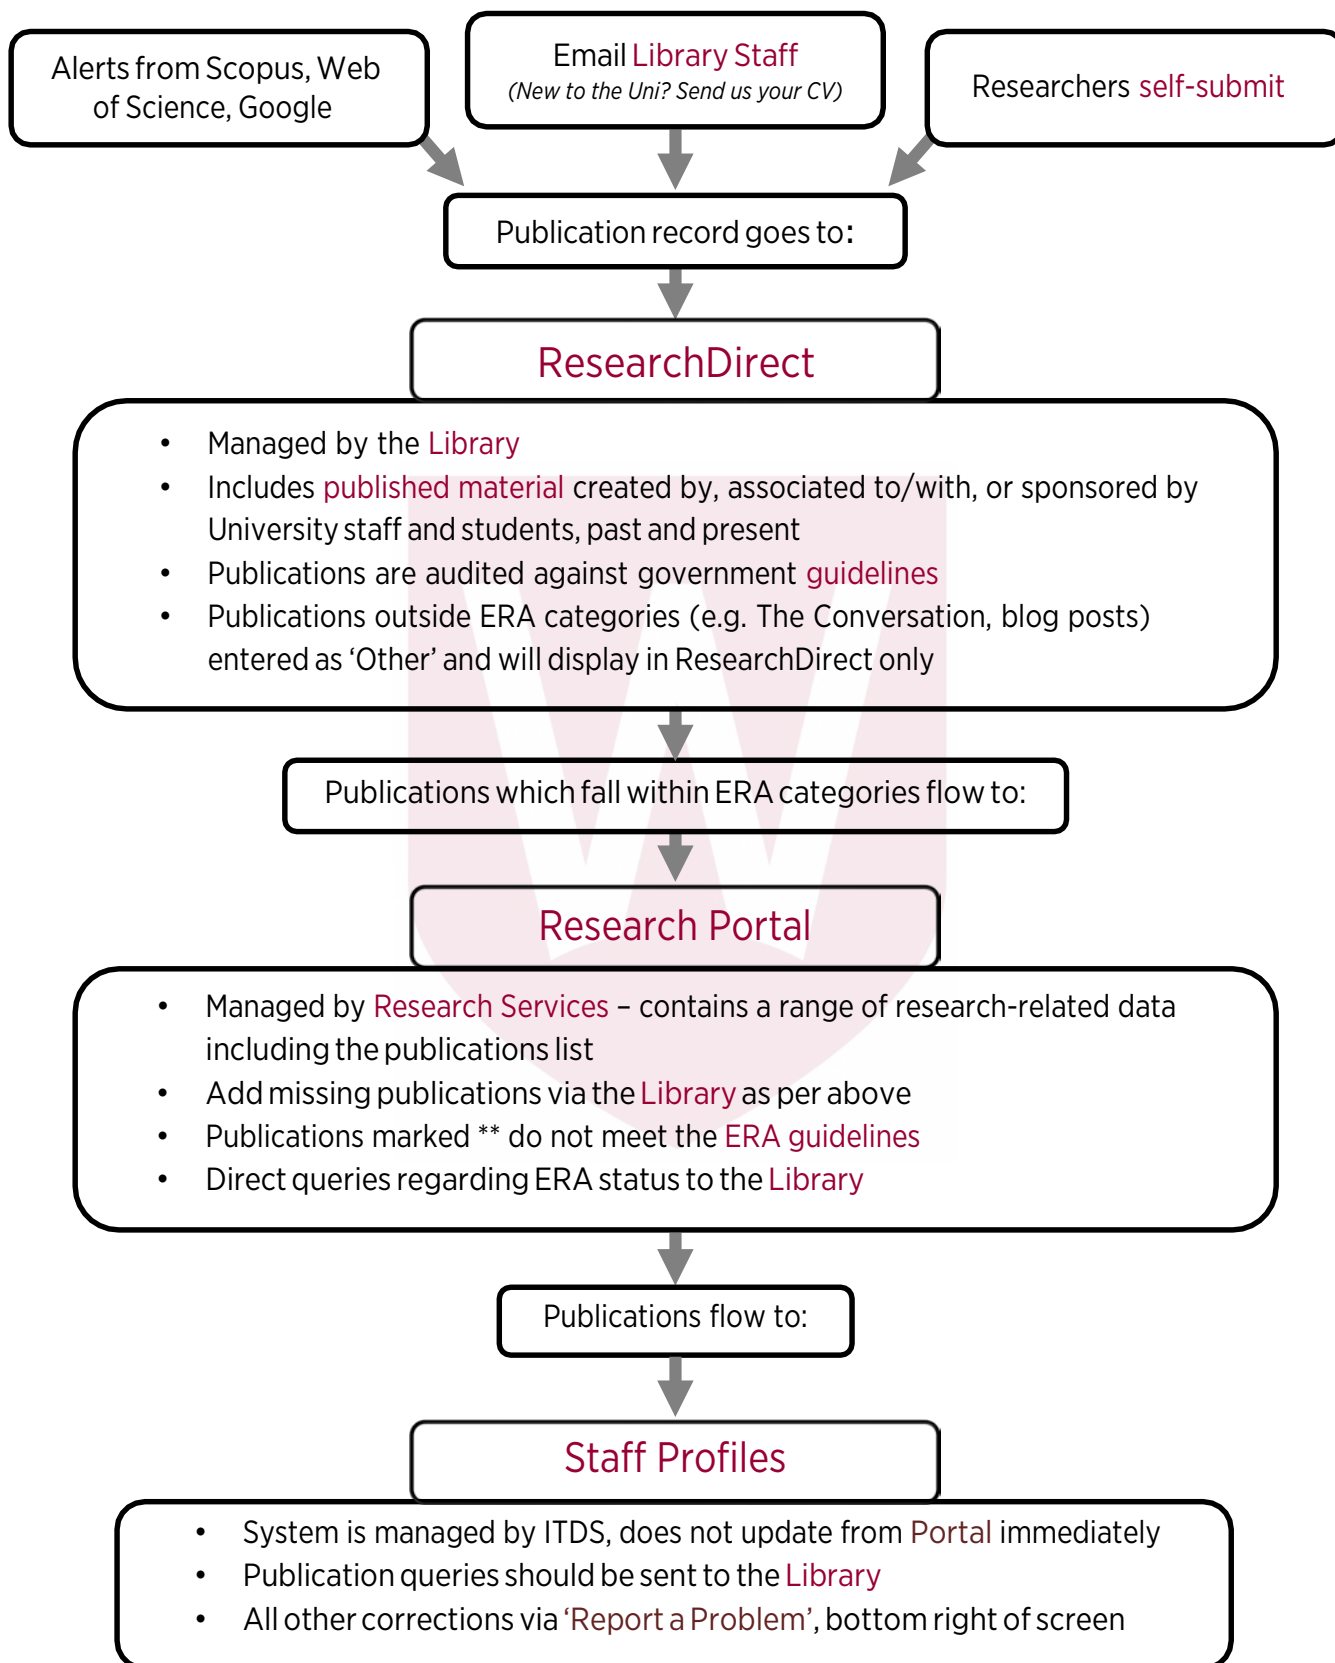

# WESTERN SYDNEY PUBLICATIONS FLOWCHART

Researchers' publications appear on 4 different sites across the University web pages. This fact sheet explains the connections between the sites and how to update the information on them.