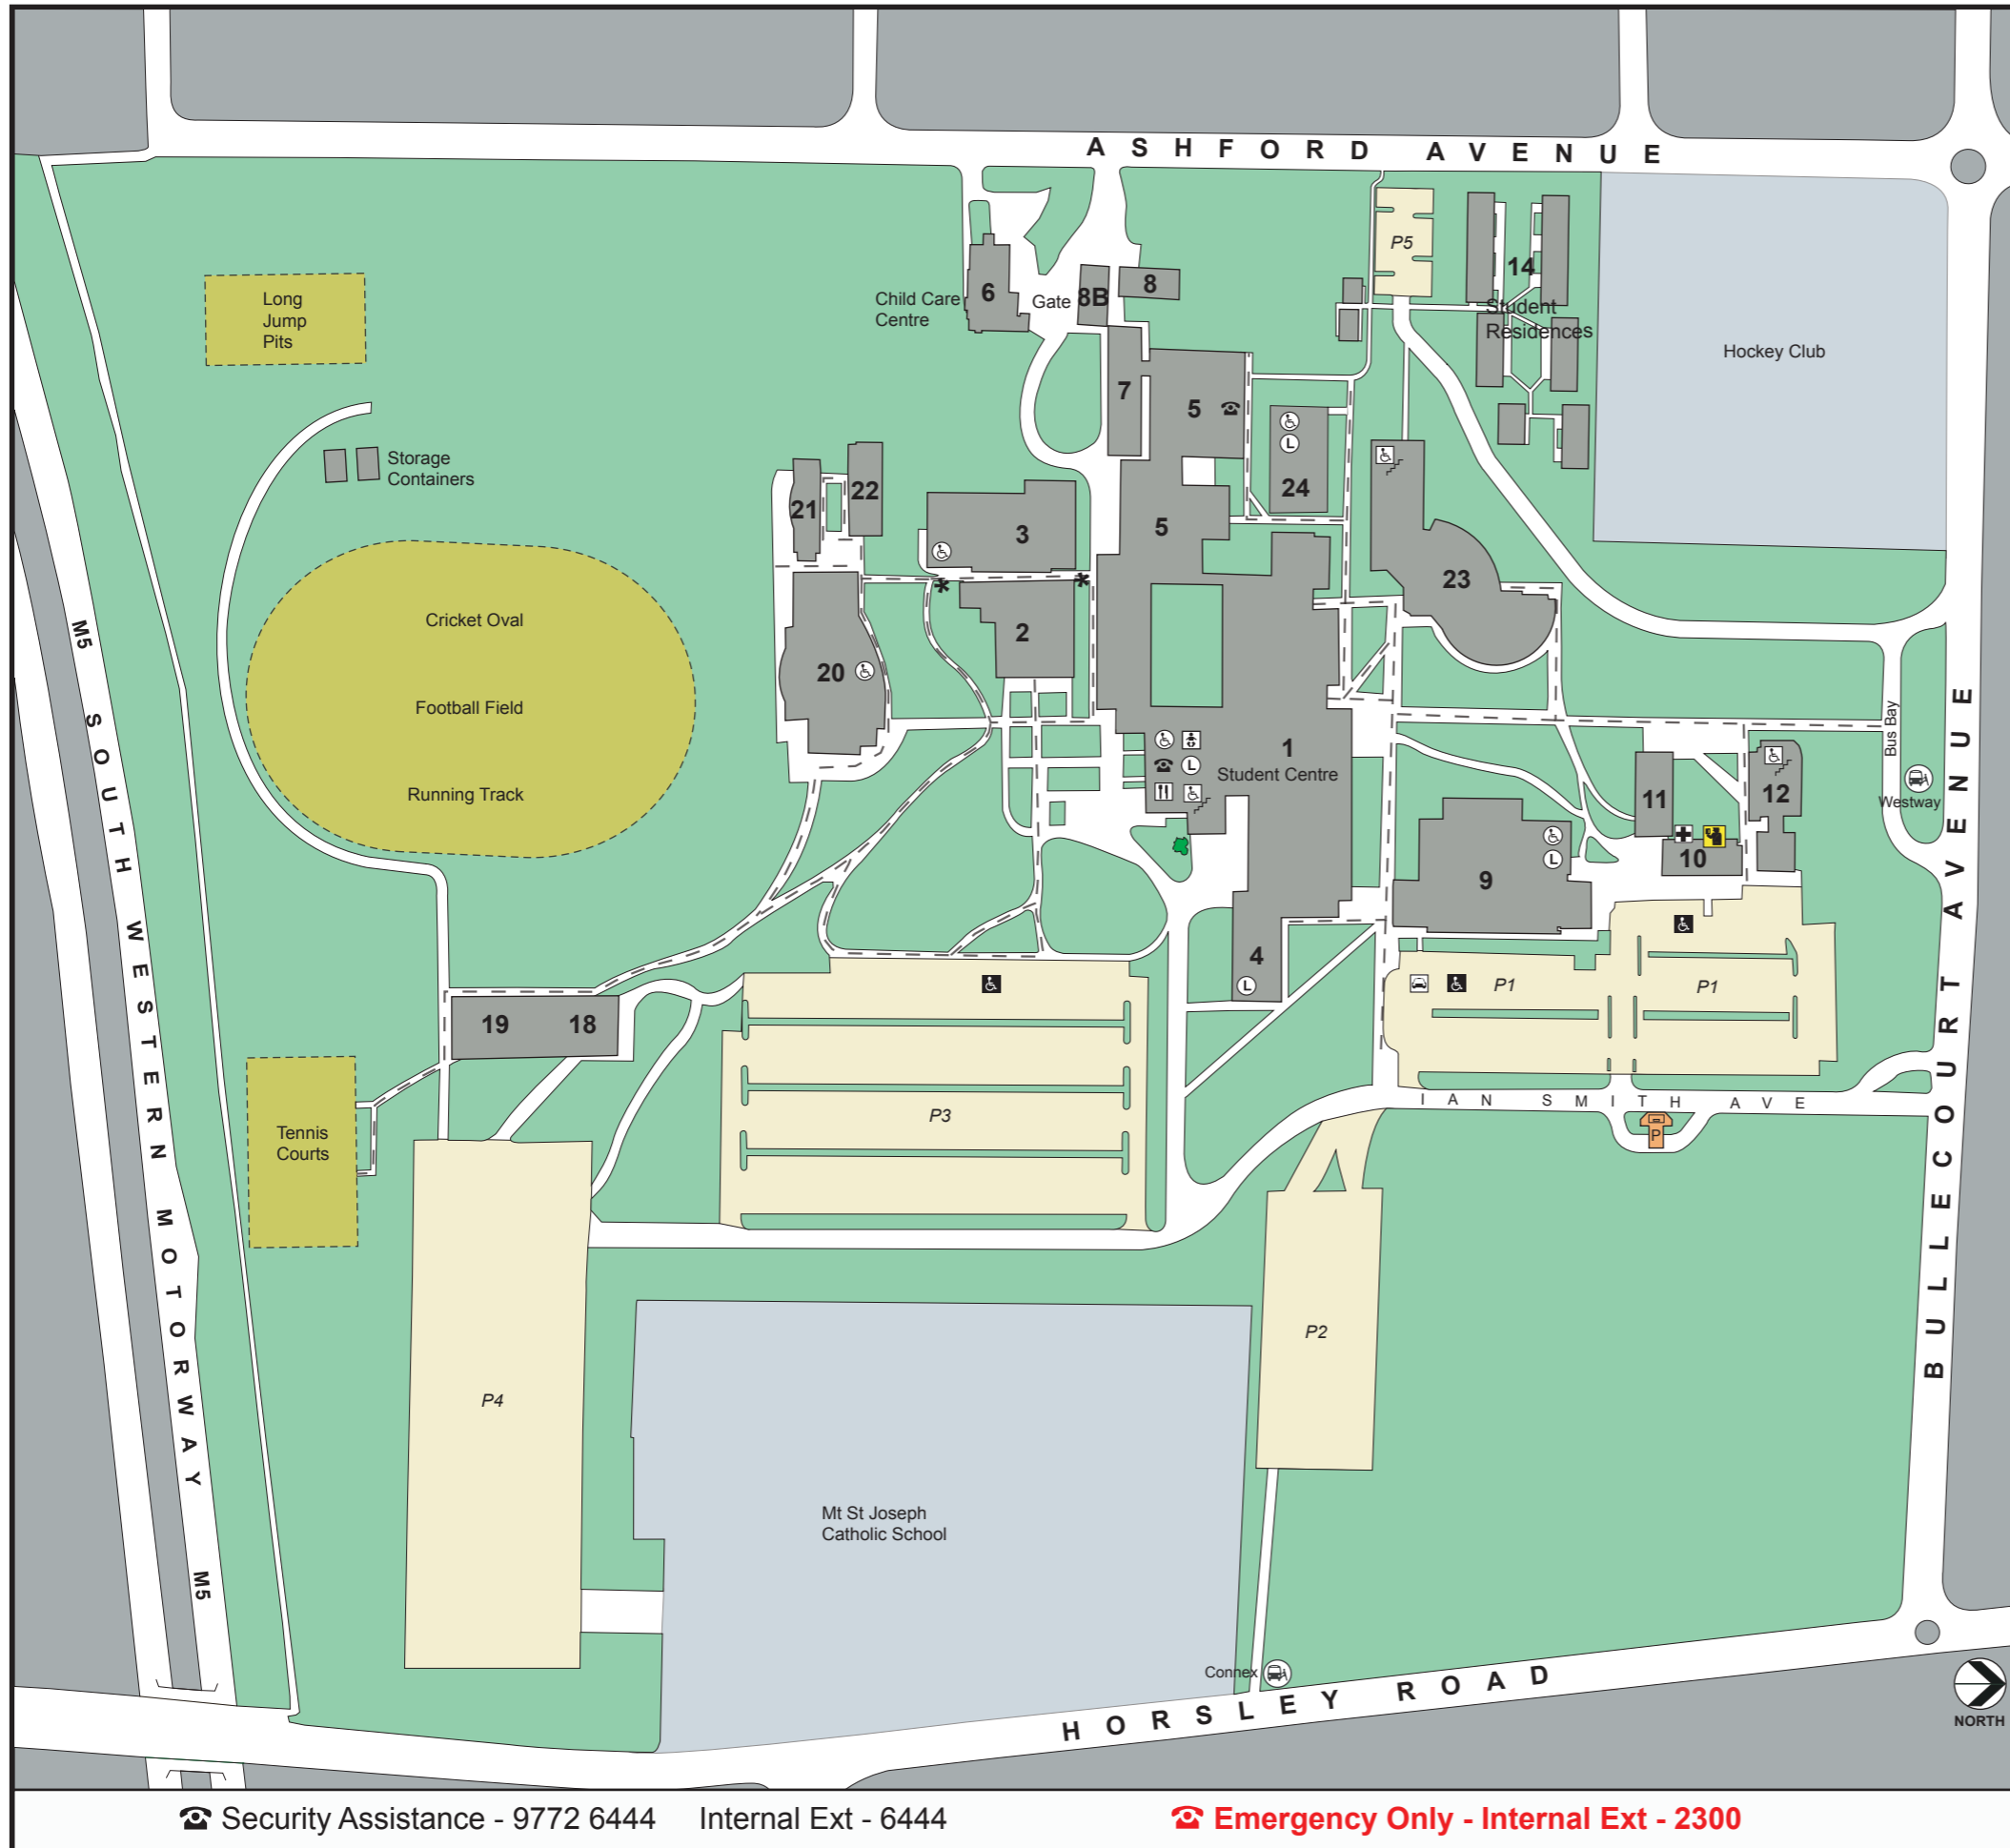

Bankstown

BANKSTOWN

- Building 1**
 Bookshop
 * Cafeteria, Coffee Shop & Retail Outlet
 Lecture Theatre 01
 Educational Development Centre
 Language Laboratories
 MARCS Auditory Laboratories and Research Centre
 Office of Academic Registrar
 Office of Dean of College of Arts
 School of Social Sciences
 School of Computing and Mathematics
 School of Humanities and Languages
 School of Nursing
 Science Resource Centre and Laboratories
 SELF Research Centre
 Social Justice and Social Change Research Centre
 Student Centre

- Building 6**
 Childcare Centre

- Building 7**
 School of Humanities and Languages

- Building 9 - Joyce Wylie Library**
 Library
 Educational Development Centre

- Building 10**
 Security

- Building 11 - Goolangullia**
 Aboriginal Education Centre

- Building 12**
 Student Support Services
 Lecture Theatre 03

- Building 18**
 * Club Mac Bar

- Building 20**
 * Fitness Centre

- Building 21**
 Office of Academic Registrar

- Building 23**
 General Purpose Computer Labs
 Lecture Theatre 04
 School of Education (Rear)

- Building 24 - Barr House**
 School of Psychology

Legend

- P** Parking Bay
- Accessible Parking
- Accessible Toilets
- Accessible Routes
- Access Ramps
- Stair Lifts (Contact Security)
- Lifts
- Security
- NRMA Point
- Parking Permit Machine
- Cafeteria
- First Aid
- Baby Change Room
- Bus Stop